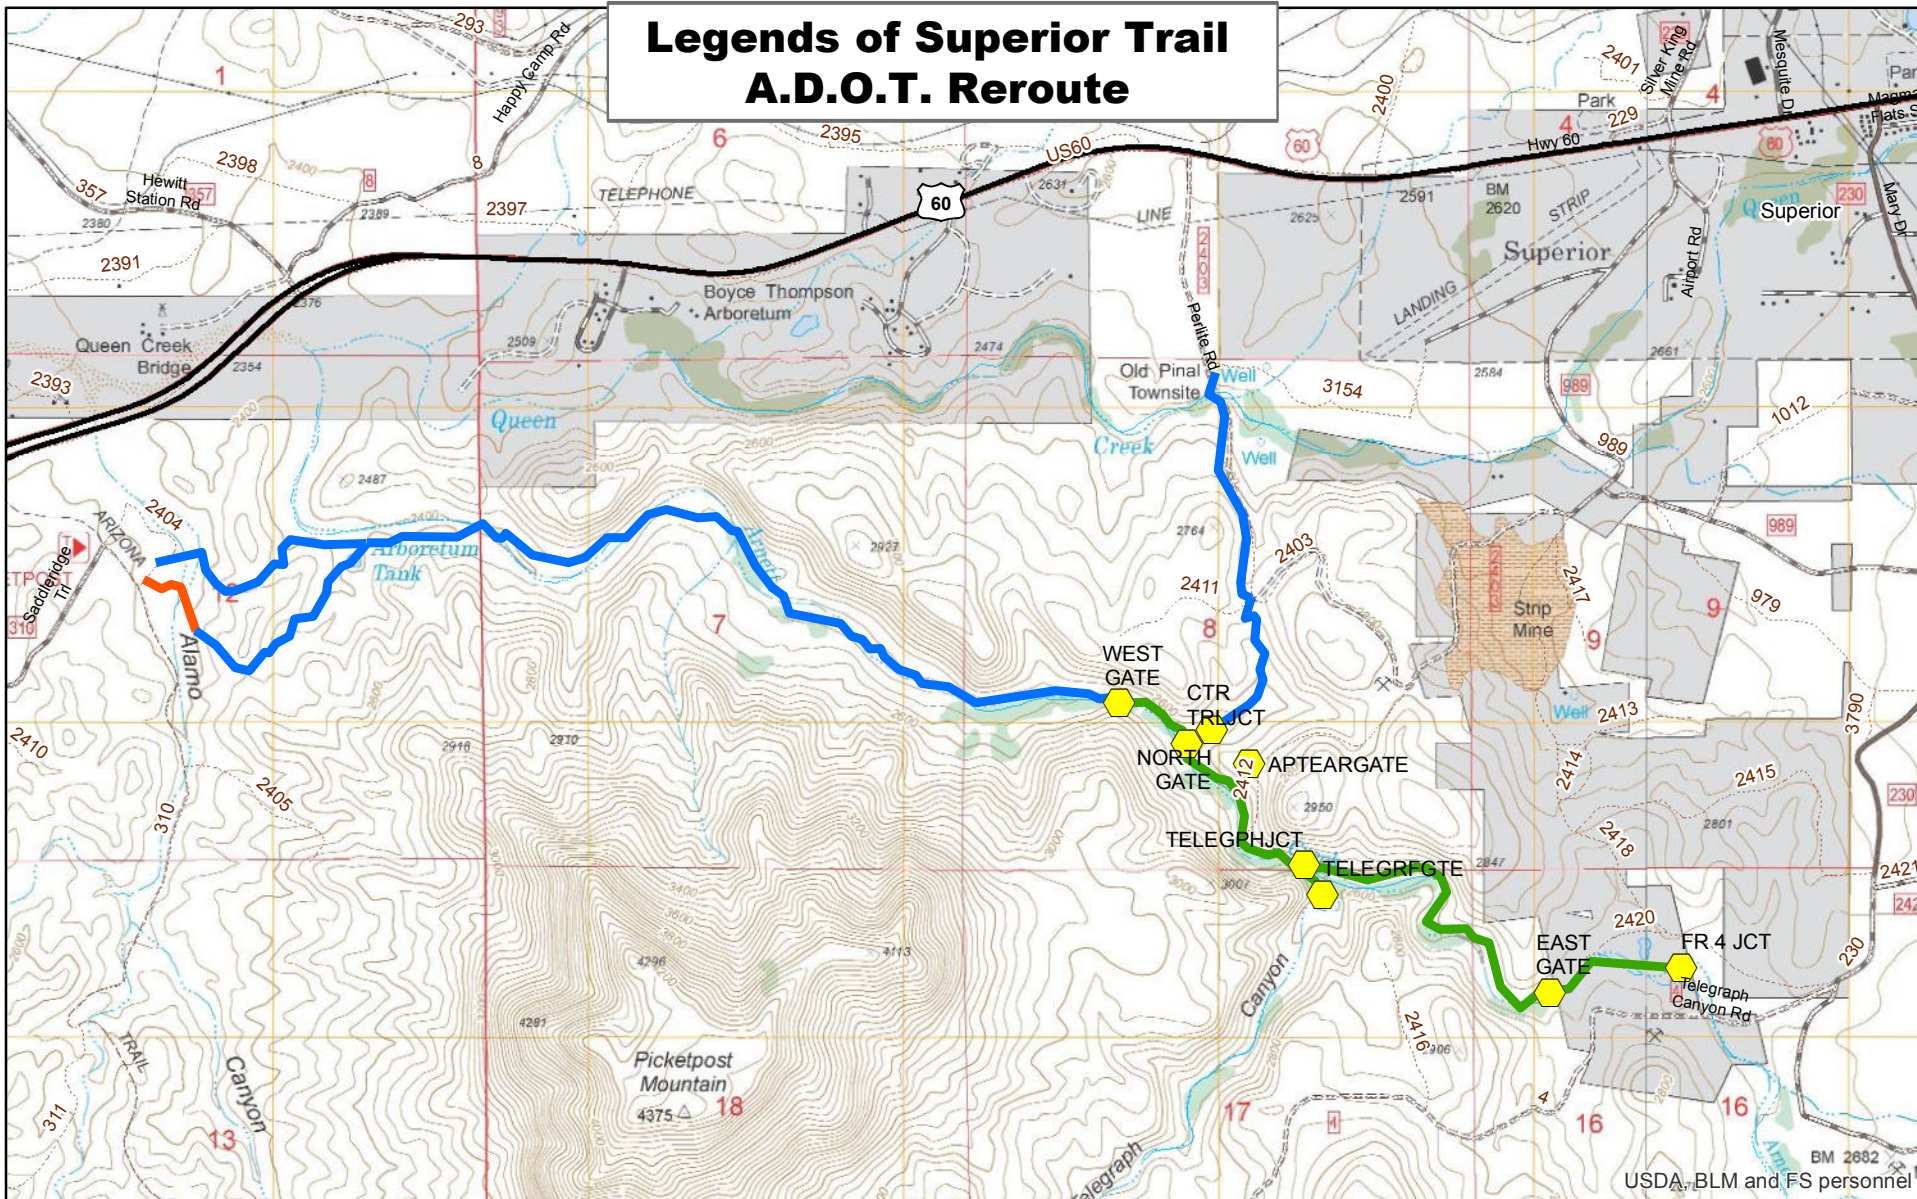

# Legends of Superior Trail A.D.O.T. Reroute

## Legend

- ▣ Trail Points
- ANST Track
- LOST Tracks
- Arnett Canyon
- - - Tonto Trails
- - - Tonto Roads
- Perennial
- - - Intermittent
- Tonto Boundary
- Ranger Districts

Tonto National Forest

USDA, BLM and FS personnel